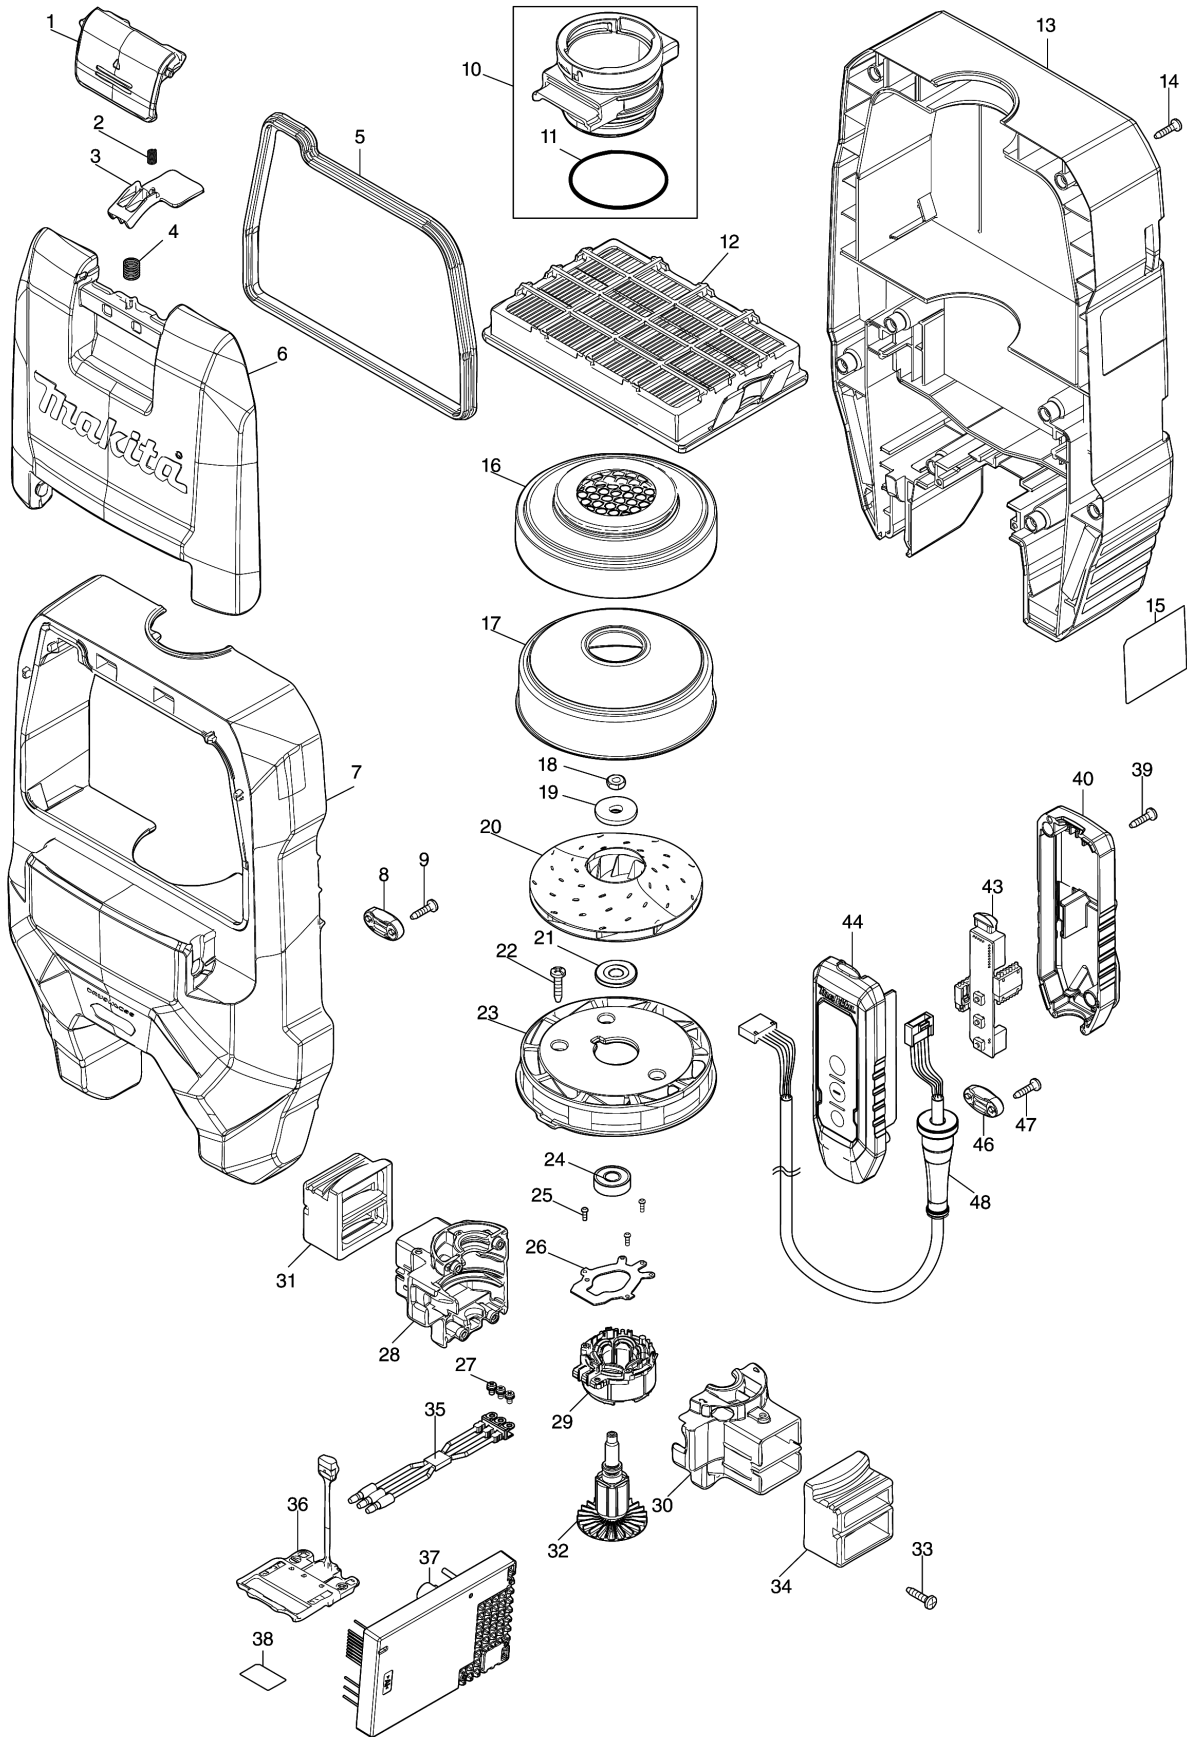

Model No.VC008G CORDLESS BCKPCK VACUUM CLEANER

Model No.VC008G CORDLESS BCKPCK VACUUM CLEANER

Model No.VC008G CORDLESS BCKPCK VACUUM CLEANER

Item	Parts No.	Description	I/C	Qty	New/Old	Opt. 1	Opt. 2	Note
001	413E52-6	HOOK		1				
002	232389-0	COMPRESSION SPRING 5		1				
003	459912-8	STOPPER PLATE		1				
004	234391-9	COMPRESSION SPRING 8		1				
005	422850-7	SEAL		1				
006	413E51-8	DUST BOX COVER		1				
007	136647-5	UPPER HOUSING ASSY		1				
C10	263005-3	RUBBER PIN 6		2				
C20	8025F3-0	XGT LOGO LABEL		1				
008	687124-5	STRAIN RELIEF		1				
009	266326-2	TAPPING SCREW 4X18		2				
010	135771-1	INLET ASS'Y		1				
D10		INC. 11						
011	213655-4	O RING 56		1				
012	191Y27-2	MAIN FILTER H SET		1				
013	141H47-4	LOWER HOUSING COMPLETE		1				
C10	422854-9	REAR BLOCK FILTER A		2				
C20	422855-7	REAR BLOCK FILTER B		1				
014	266326-2	TAPPING SCREW 4X18		8				
015	8116N6-5	VC008G NAME PLATE		1				
016	422851-5	SUPPORT RING		1				
017	347965-8	FAN COVER		1				
018	252268-6	HEX. NUT M6		1				
019	253752-4	FLAT WASHER 8		1				
020	240178-9	FAN 104		1				
021	313062-2	FLANGE		1				
022	266326-2	TAPPING SCREW 4X18		3				
023	413E42-9	FAN BASE		1				
024	210005-4	BALL BEARING 608DDW		1				
025	266490-9	TAPPING SCREW PT 2X6		3				
026	620H32-5	CONTROLLER B		1				
027	652069-6	FLAT HEAD SCREW M3X6		3				
028	183V01-6	MOTOR HOUSING SET		1				
D10		INC. 30						
029	629B16-4	STATOR		1				
030	183V01-6	MOTOR HOUSING SET		1				
D10		INC. 28						
031	422856-5	SUPPORT A		1				
032	619746-3	ROTOR		1				
033	266326-2	TAPPING SCREW 4X18		4				
034	422856-5	SUPPORT A		1				
035	638A29-8	LEAD UNIT		1				
036	632P49-4	TERMINAL UNIT		1				
037	620H30-9	CONTROLLER		1				
038	8116P4-3	VC008G SERIAL NO. LABEL		1				