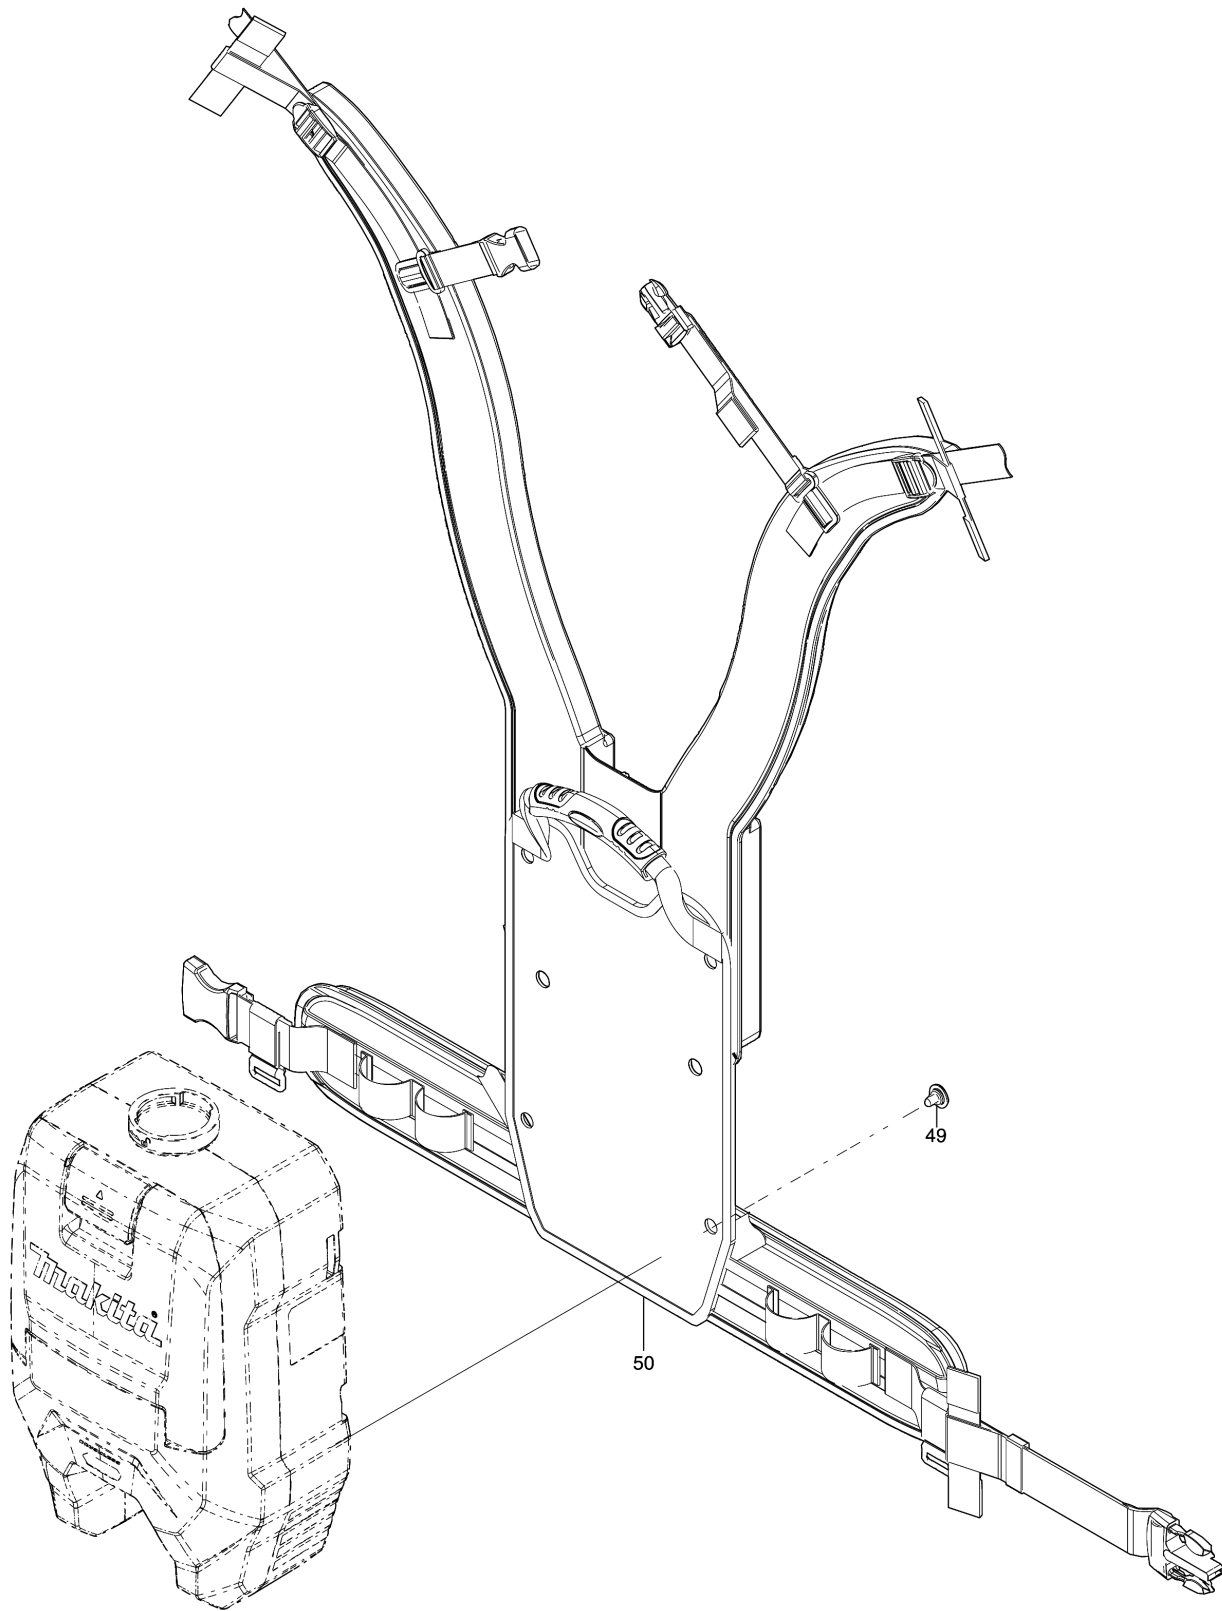

Model No.VC008G CORDLESS BCKPCK VACUUM CLEANER

Model No.VC008G CORDLESS BCKPCK VACUUM CLEANER

Model No.VC008G CORDLESS BCKPCK VACUUM CLEANER

Item	Parts No.	Description	I/C	Qty	New/Old	Opt. 1	Opt. 2	Note
001	413E52-6	HOOK		1				
002	232389-0	COMPRESSION SPRING 5		1				
003	459912-8	STOPPER PLATE		1				
004	234391-9	COMPRESSION SPRING 8		1				
005	422850-7	SEAL		1				
006	413E51-8	DUST BOX COVER		1				
007	136647-5	UPPER HOUSING ASSY		1				
C10	263005-3	RUBBER PIN 6		2				
C20	8025F3-0	XGT LOGO LABEL		1				
008	687124-5	STRAIN RELIEF		1				
009	266326-2	TAPPING SCREW 4X18		2				
010	135771-1	INLET ASS'Y		1				
D10		INC. 11						
011	213655-4	O RING 56		1				
012	191Y27-2	MAIN FILTER H SET		1				
013	141H47-4	LOWER HOUSING COMPLETE		1				
C10	422854-9	REAR BLOCK FILTER A		2				
C20	422855-7	REAR BLOCK FILTER B		1				
014	266326-2	TAPPING SCREW 4X18		8				
015	8116N6-5	VC008G NAME PLATE		1				
016	422851-5	SUPPORT RING		1				
017	347965-8	FAN COVER		1				
018	252268-6	HEX. NUT M6		1				
019	253752-4	FLAT WASHER 8		1				
020	240178-9	FAN 104		1				
021	313062-2	FLANGE		1				
022	266326-2	TAPPING SCREW 4X18		3				
023	413E42-9	FAN BASE		1				
024	210005-4	BALL BEARING 608DDW		1				
025	266490-9	TAPPING SCREW PT 2X6		3				
026	620H32-5	CONTROLLER B		1				
027	652069-6	FLAT HEAD SCREW M3X6		3				
028	183V01-6	MOTOR HOUSING SET		1				
D10		INC. 30						
029	629B16-4	STATOR		1				
030	183V01-6	MOTOR HOUSING SET		1				
D10		INC. 28						
031	422856-5	SUPPORT A		1				
032	619746-3	ROTOR		1				
033	266326-2	TAPPING SCREW 4X18		4				
034	422856-5	SUPPORT A		1				
035	638A29-8	LEAD UNIT		1				
036	632P49-4	TERMINAL UNIT		1				
037	620H30-9	CONTROLLER		1				
038	8116P4-3	VC008G SERIAL NO. LABEL		1				